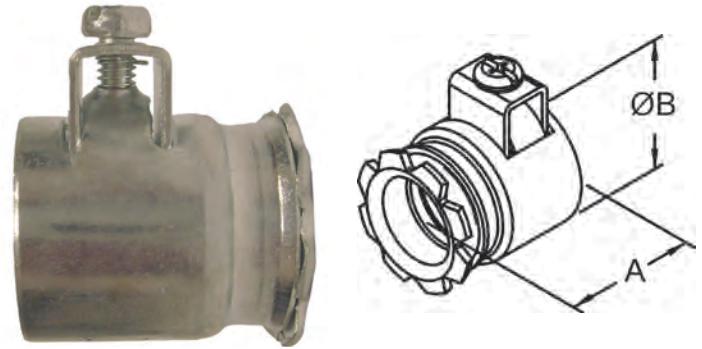

## Double Bite Saddle Type Steel Space Saver Connectors for Flex • AC • MCI Cables to EMT Conduit

### Features

- Eliminates need to purchase insulated throat steel fittings or conduit bushings in 1/2", 3/4" & 1" trade sizes
- Affords additional wiring room in junction boxes (see illustrations above)
- Excellent for low voltage applications
- Tri-head screws
- Heavy steel walls
- For use in dry locations only
- RoHS compliant